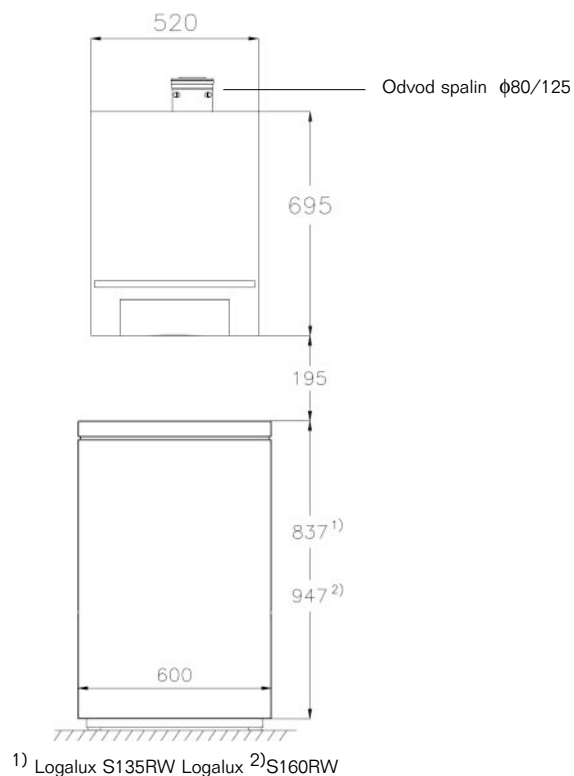

CM707B

Logamatic RC10

Logamatic RC25

Logamatic RC35

Family Komplet GB172

Logamax plus GB172 + Logalux H65W/WU 120W/ WU 160W/ S120/S120/2

Family Komplet GB162

Logamax plus GB162 + Logalux S135 RW/160 RW