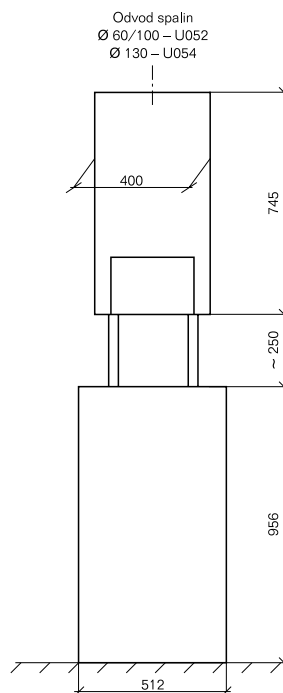

Family Komplet U052/U054

Logamax U052/U054 + Logalux S120/2