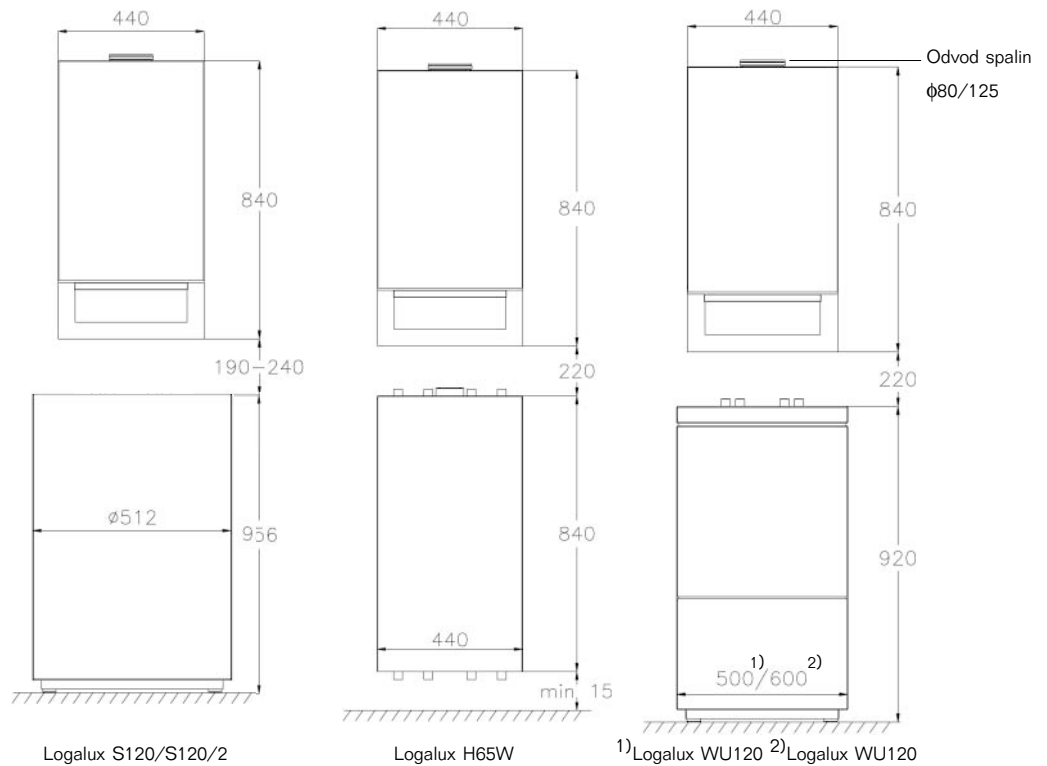

CM707B

Logamatic RC10

Logamatic RC25

Logamatic RC35

Family Komplet GB172

Logamax plus GB172 + Logalux H65W/WU 120W/ WU 160W/ S120/S120/2

Family Komplet GB162

Logamax plus GB162 + Logalux S135 RW/160 RW